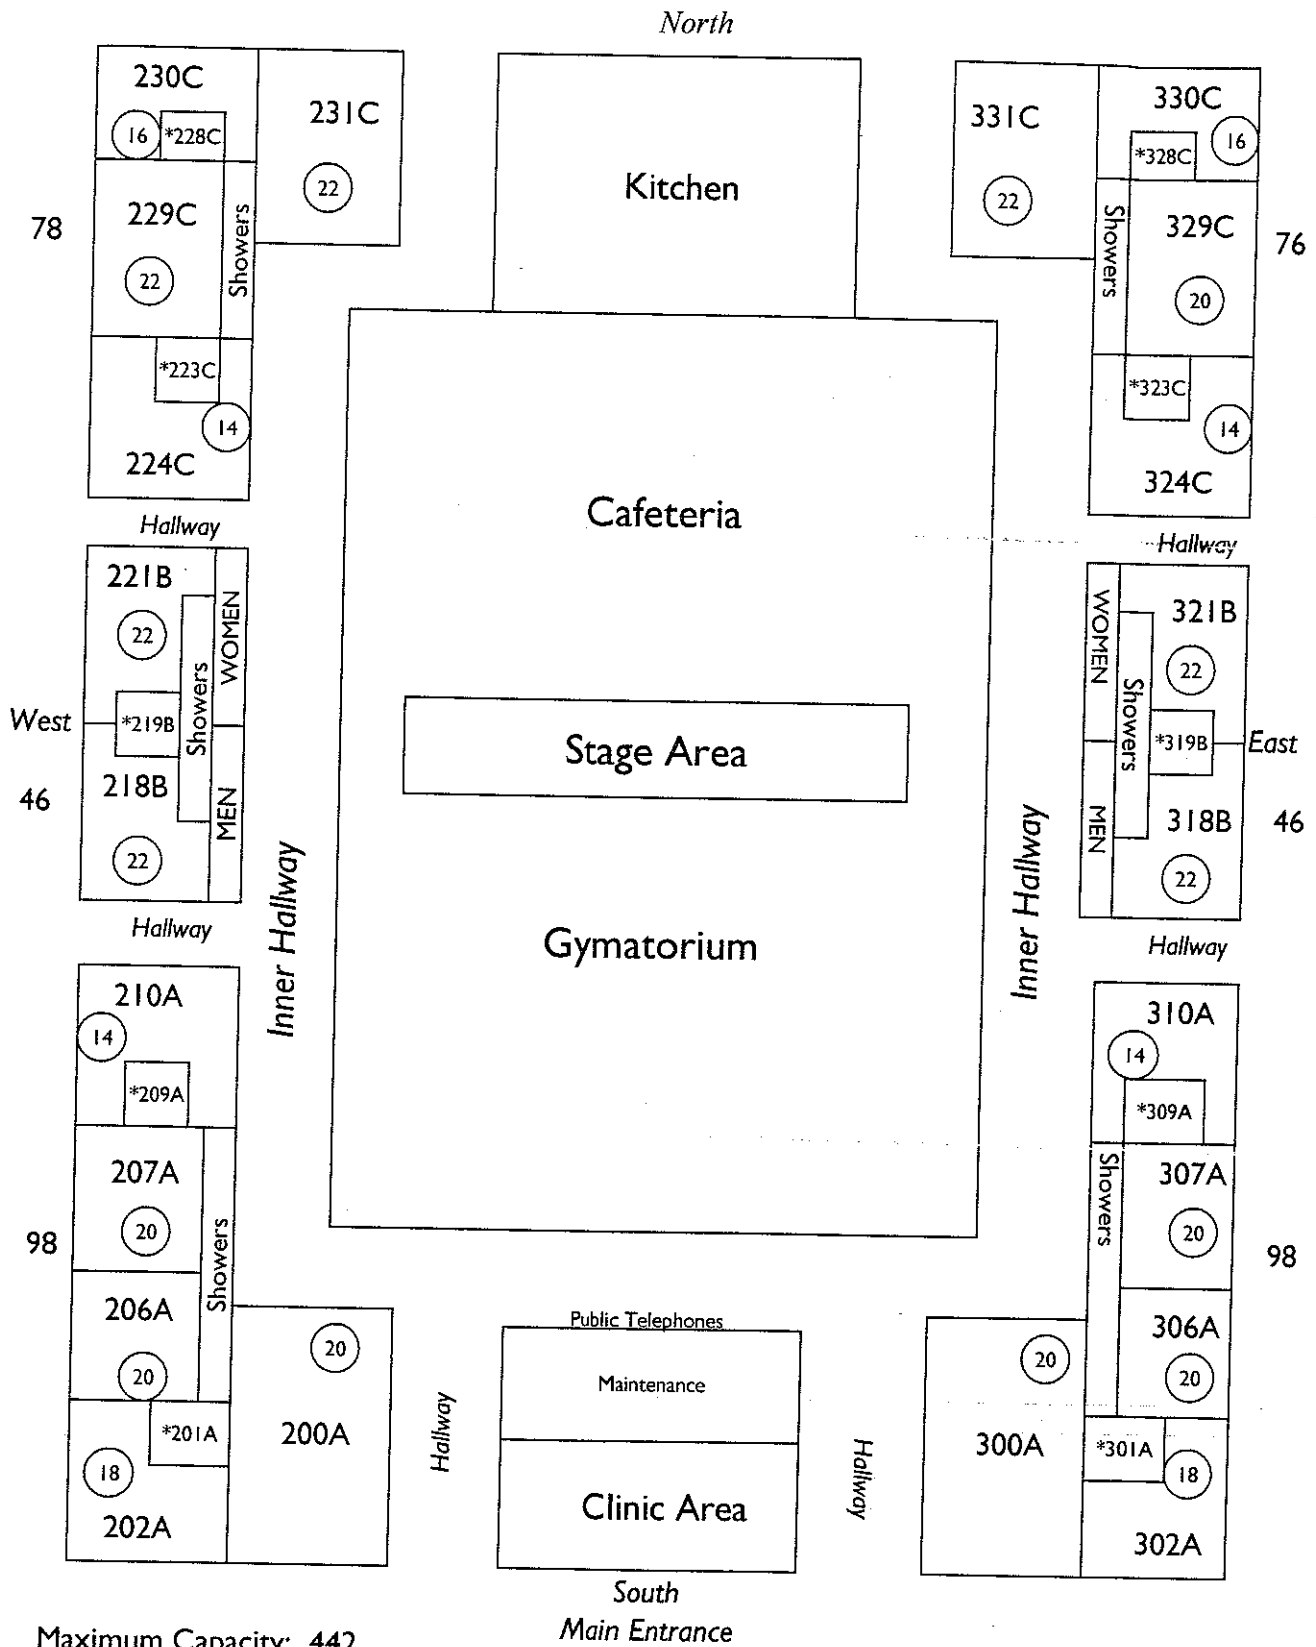

Youth Complex Floor Plan

Maximum Capacity: 442

Circled numbers indicate the Number of total beds in the dorm

*Denotes Counselor Rooms
Public Restrooms are located on both Sides in the Inner Hallway area.